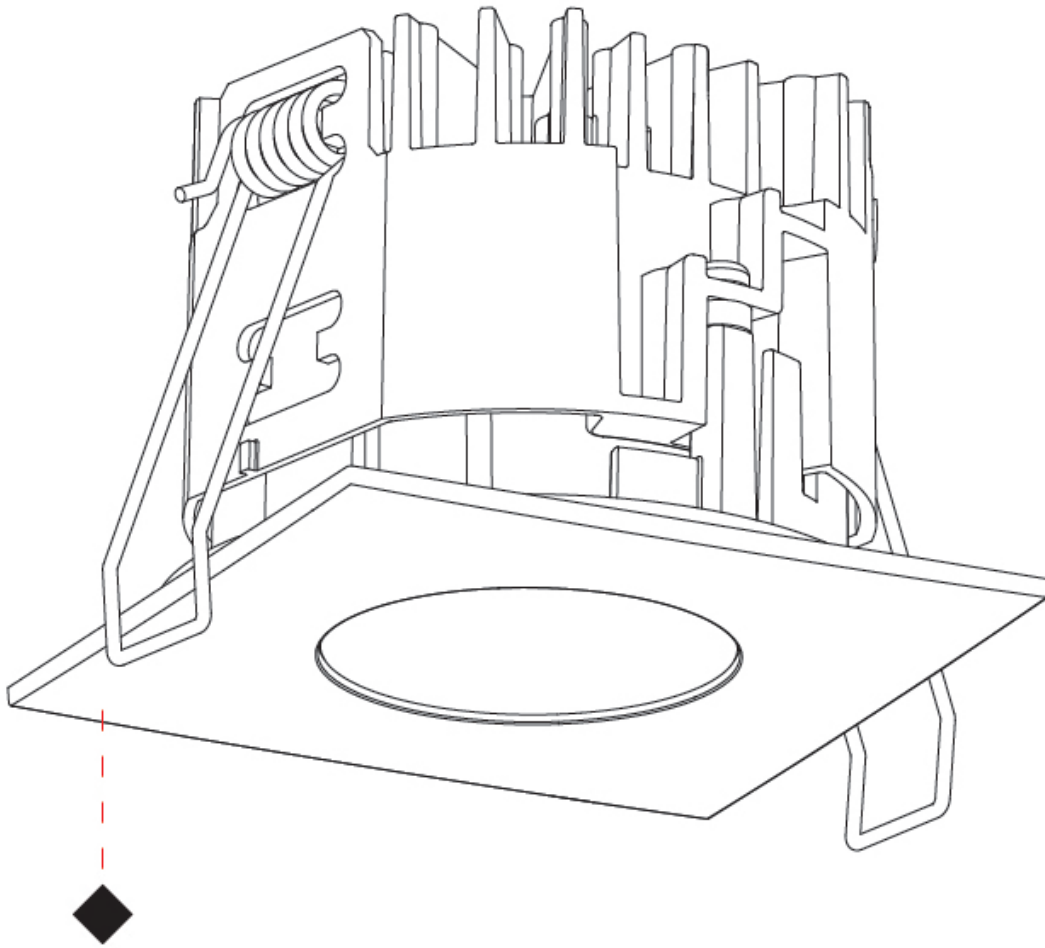

OIKO PRO SQUARE FIXED RECESSED

A35962-

PROJECT	_____
TYPE	_____
SPECIFIER	_____
QUANTITY	_____
DATE	_____