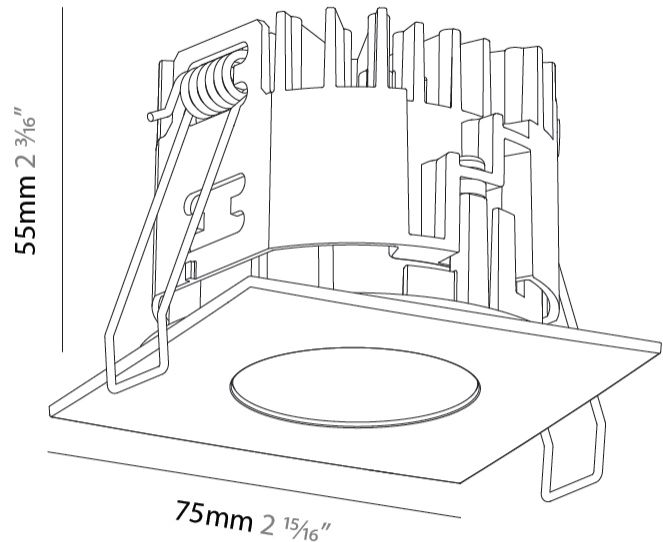

PHYSICAL

Aperture Sizes - Downlights: 1"
Shape: Square
Length (mm): 75
Length (in): 2 ¹⁵/₁₆"
Width (mm): 75
Width (in): 2 ¹⁵/₁₆"
Height (mm): 55
Height (in): 2 ³/₁₆"
Ceiling Thickness (mm): 1 - 25
Ceiling Thickness (in): 1/16 - 1 3/16
Min. Recessing Depth (mm): 70
Min. Recessing Depth (in): 2 ³/₄"
Weight (kg): 0.19
Diffuser: Lens Pack - No Lens / Opal / Linear Spread Lens / Honeycomb / Spread Lens

Fixture Finish: SSR / BKV / CWI / CRY / HAB / UFT / ITA / RUA / FTG / MYG / LOD / PUS / FRO / FUP / KIA / POP / BLS / SPG / MEY / GOH / CHC / COM / ABZ / JAG / OBR / MOS / ROR

Fixture Material: Aluminum Die Cast
Cut-out Measurements: D. 68mm / 2 11/16"

ELECTRICAL

Lamp Type: LED (Zhaga Standard)
Input Wattage (W): 14
Total Output Wattage (W): 12.7
Dimming: Tri-Mode (Non-Dimming and Phase Dimming (120Vac only) and 0-10V Dimming)
Driver Included: No
Driver Location: Remote
Driver Type: Constant Current - 120/277
Driver Class: Class 2
Input Voltage (V): 120 - 277
Constant Current (MA): 700

LED

Number of LEDs: 1
Color Temperature (°K): 2700-6500 Tunable White
Max. Delivered Lumen (lm): 1000 - 1176
Nominal Lumen (lm): 1242 - 1460
CRI: >90 CRI
Lamp Life (hrs): 50000

OPTICAL

Beam Angle: 52

RATINGS AND CERTIFICATIONS

Certified By: Certified for North American Standards
IP rating: IP20